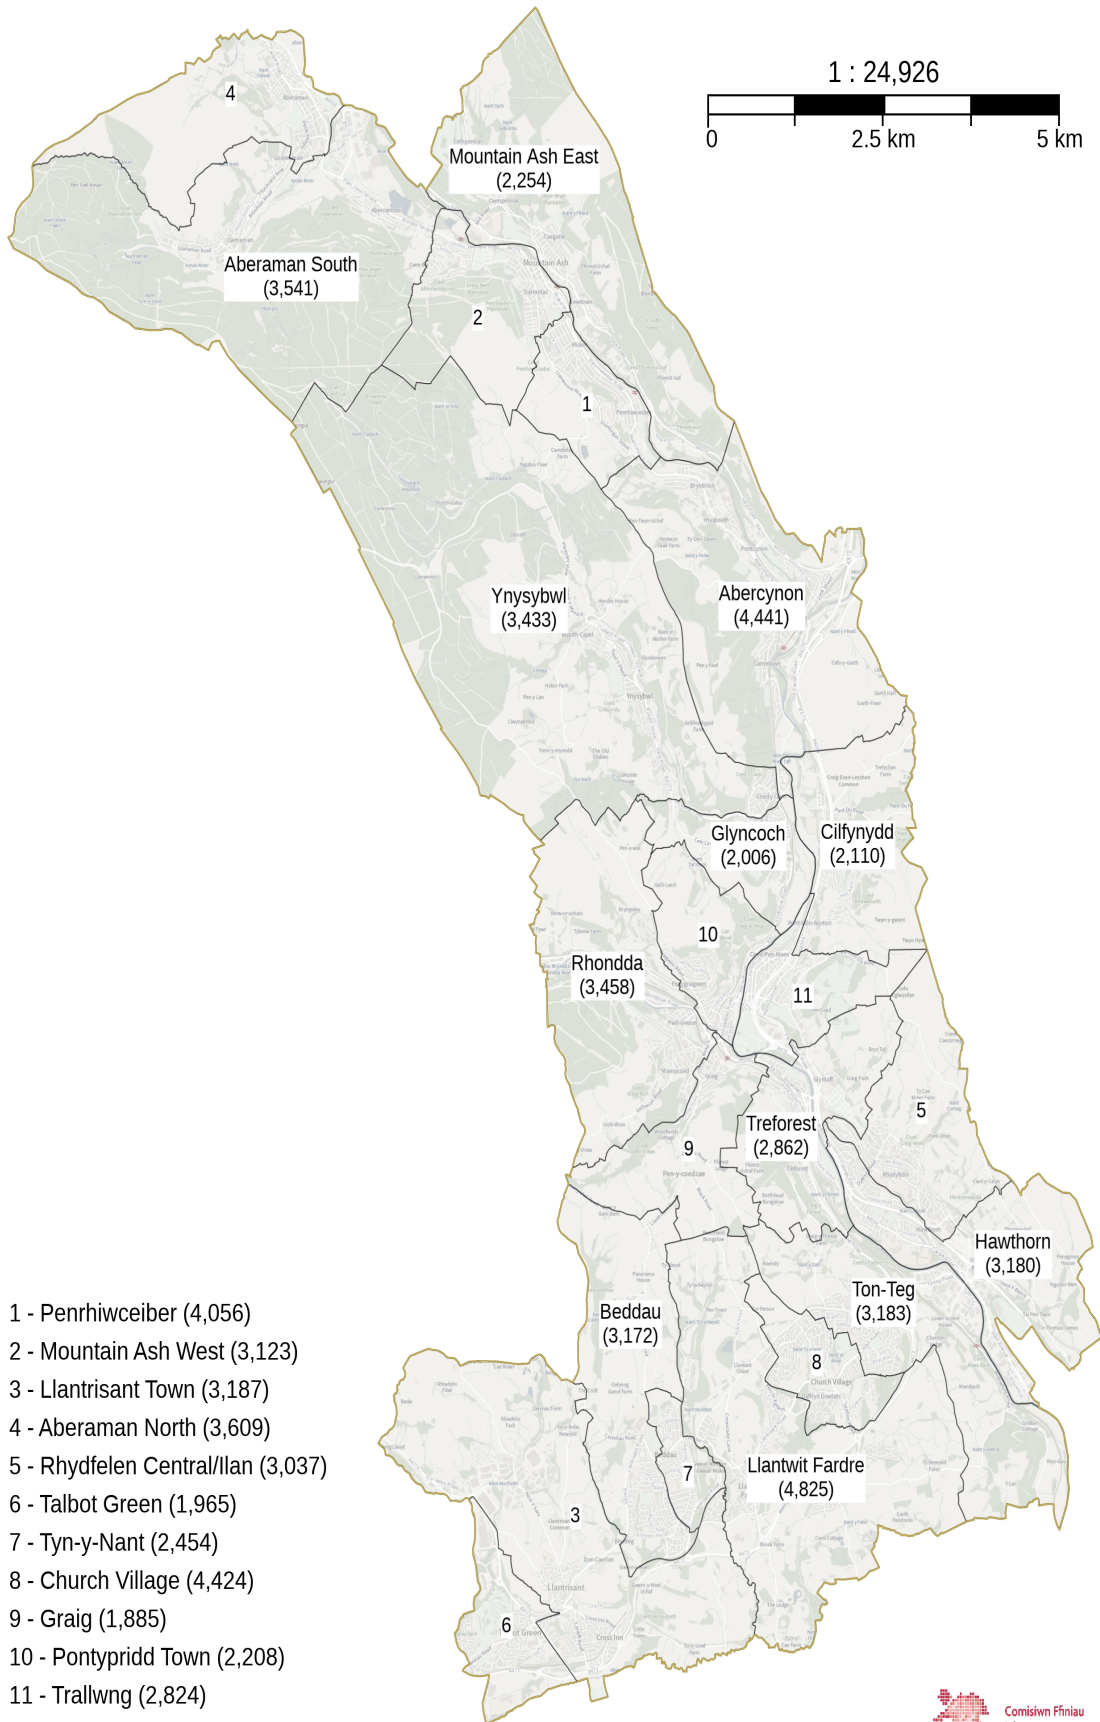

Pontypridd

- 1 - Penrhiwceiber (4,056)
- 2 - Mountain Ash West (3,123)
- 3 - Llantrisant Town (3,187)
- 4 - Aberaman North (3,609)
- 5 - Rhydfelen Central/Ilan (3,037)
- 6 - Talbot Green (1,965)
- 7 - Tyn-y-Nant (2,454)
- 8 - Church Village (4,424)
- 9 - Graig (1,885)
- 10 - Pontypridd Town (2,208)
- 11 - Trallwng (2,824)

© Crown copyright and database rights [2021] OS [100047875]